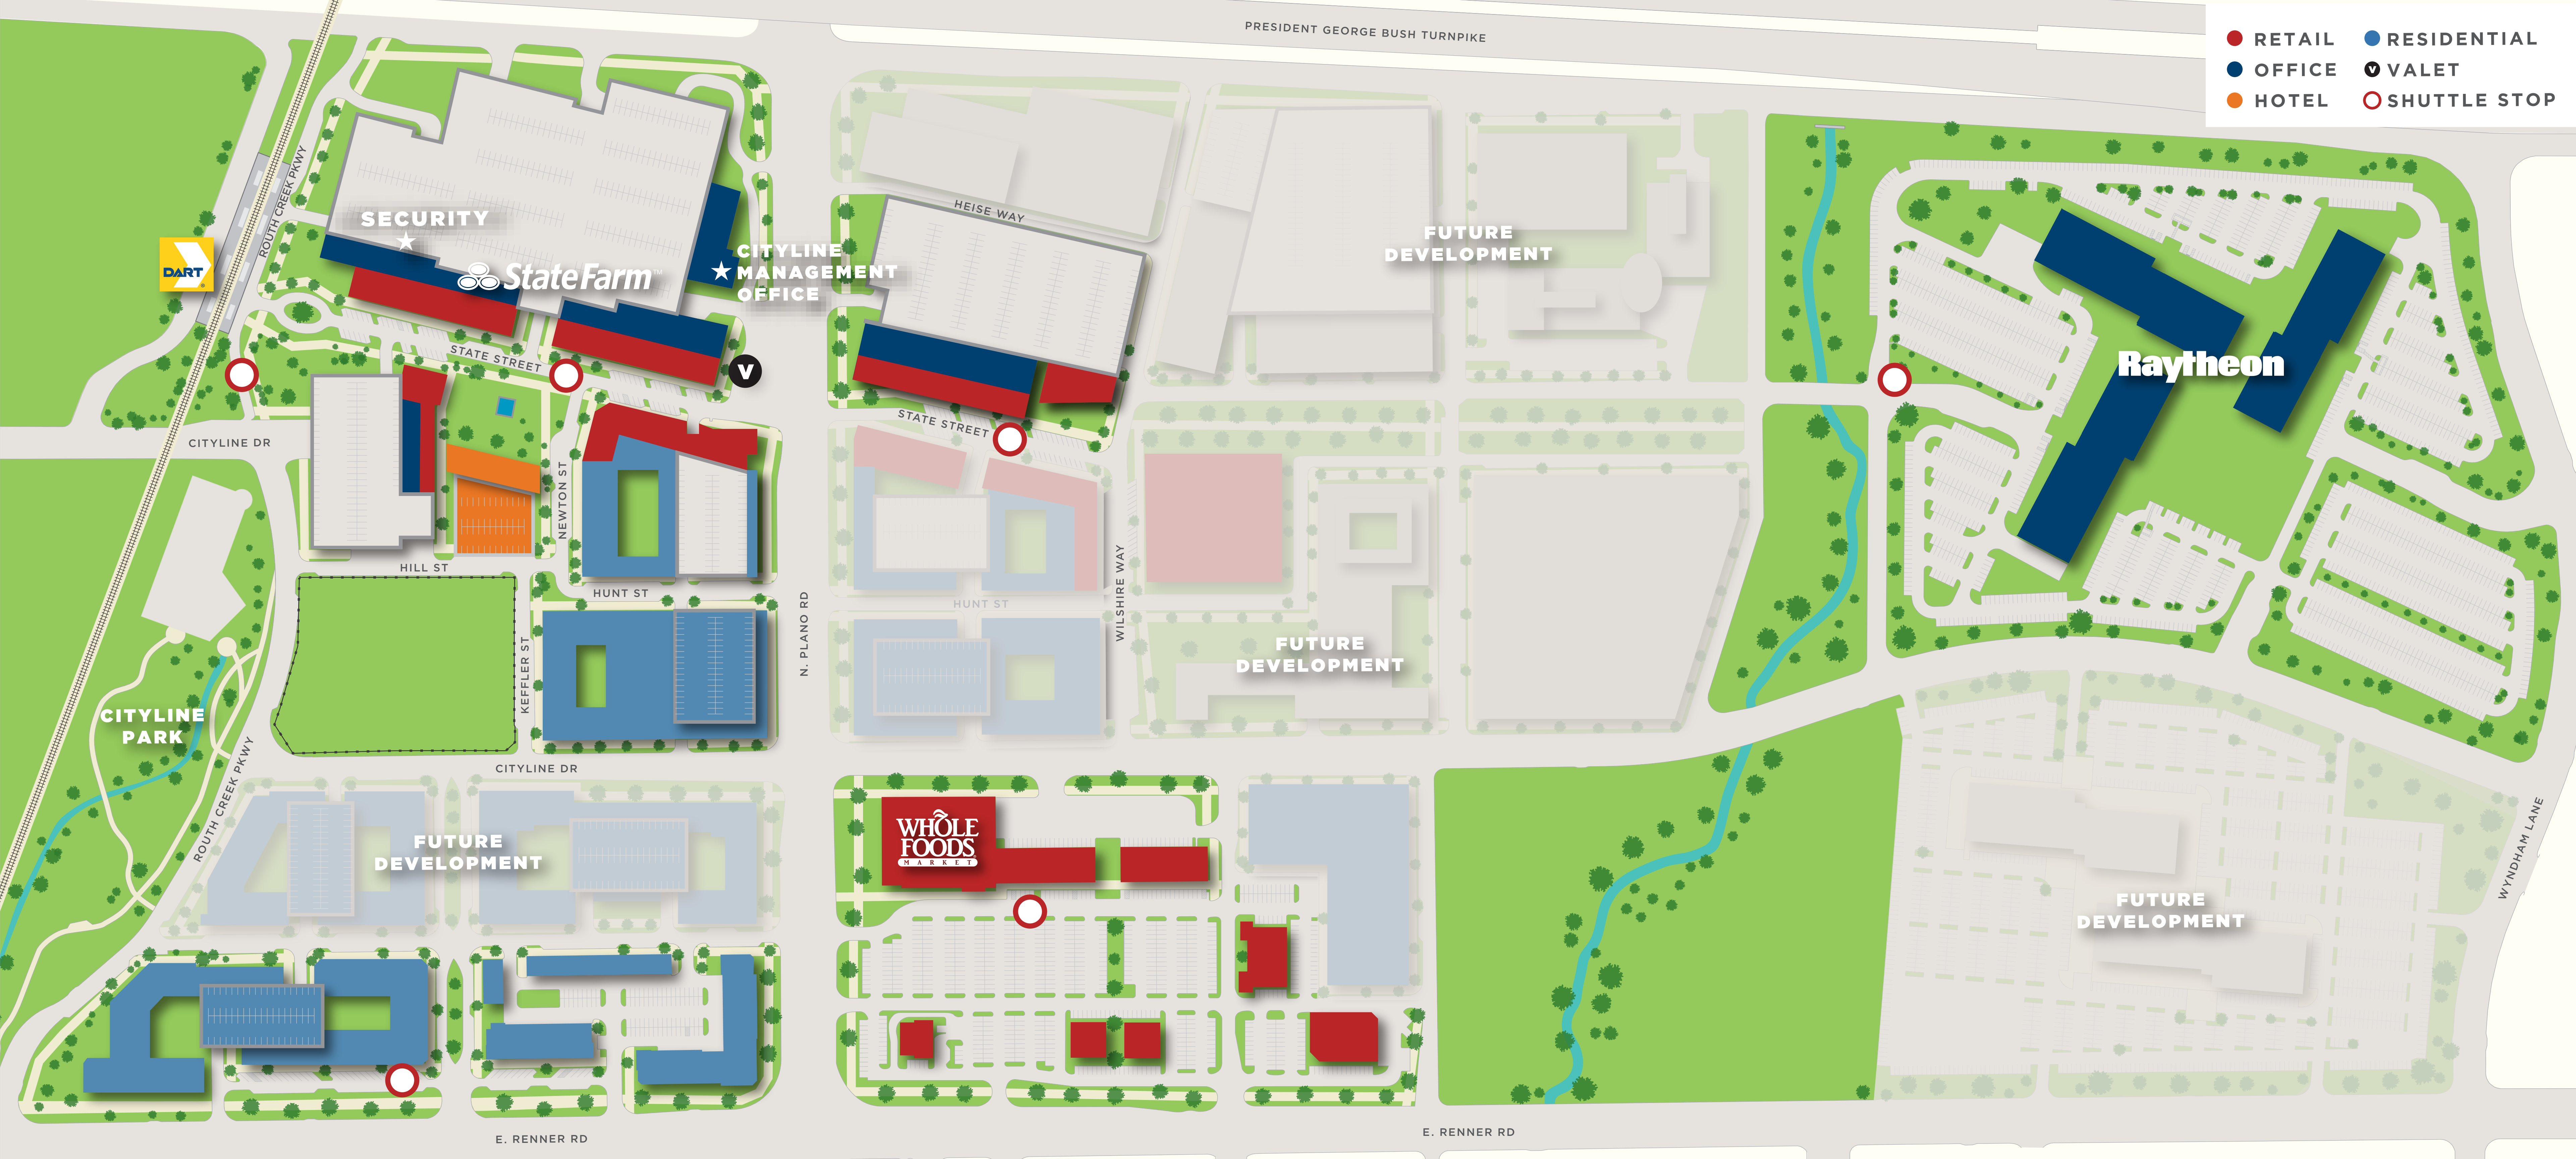

- RETAIL
- RESIDENTIAL
- OFFICE
- VALET
- HOTEL
- SHUTTLE STOP

SECURITY

State Farm

CITYLINE MANAGEMENT OFFICE

FUTURE DEVELOPMENT

Raytheon

FUTURE DEVELOPMENT

FUTURE DEVELOPMENT

WHOLE FOODS MARKET

FUTURE DEVELOPMENT

E. RENNER RD

E. RENNER RD

PRESIDENT GEORGE BUSH TURNPIKE

WYNDHAM LANE

CITYLINE DR

HILL ST

HUNT ST

HUNT ST

CITYLINE DR

N. PLANO RD

WILSHIRE WAY

CITYLINE PARK

ROUTH CREEK PKWY

STATE STREET

HEISE WAY

STATE STREET

NEWTON ST

KEFFLER ST

ROUTH CREEK PKWY

DART